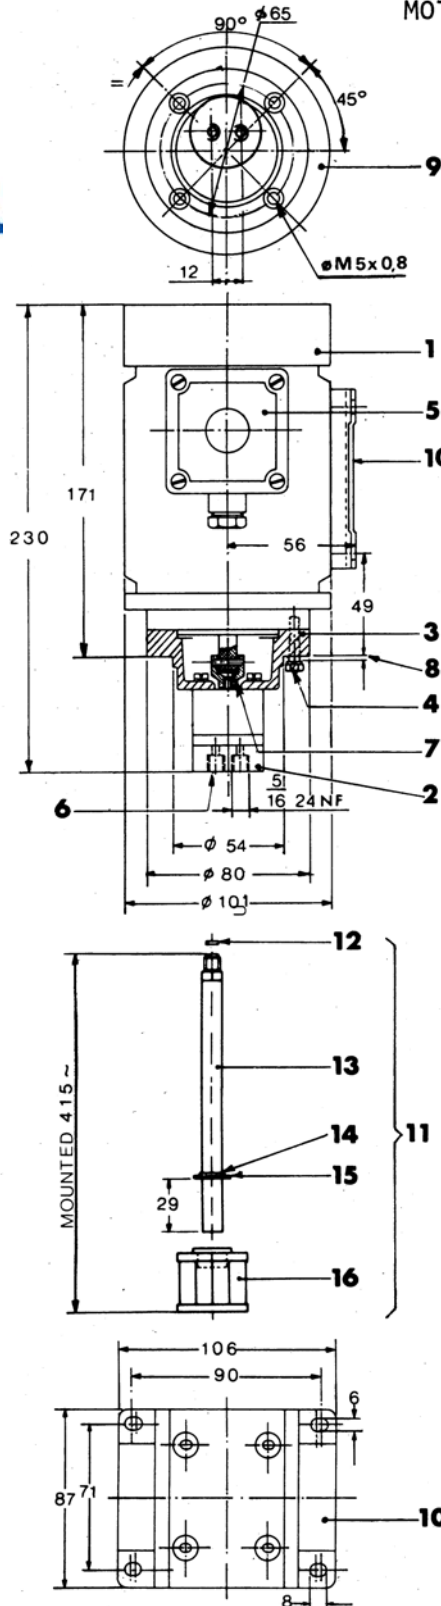

MOTOR - DRIVEN GEAR PUMP  
DISCHARGE 0,5 L/1' - 1,350 REVOLUTIONS  
MOTOR MEC SERIES 56

3405000

- MAX. PRESSURE FOR CONTINUOUS SERVICE: 20 KG/SQ.CM
- MAX. PRESSURE FOR 50% INTERMITTENT SERVICE: 70 KG/SQ.CM. (MAX.TIME UNDER LOAD: 15 MINUTES)
- ROTATION: CLOCKWISE OR COUNTER-CLOCKWISE, CONVERTING SUCTION WITH DELIVERY HOSE.

- 1 3301101 - 220/380 VOLTS - 50 CYCLES-0.092 kW - 1,350 R.P.M. THREE-PHASE MOTOR - MEC SERIES 56.
- 2 201080 - GEAR PUMP, DISCHARGE 0,5 L/1' -1,350 REVOLUTIONS.
- 3 3045102 - PUMP FIXING FLANGE.
- 4 10019 - 4, Ø M5X0,8 PUMP FIXING SCREWS - 25 MM LONG.
- 5 - MOTOR FEEDING TERMINAL BOX, NORMALLY CONNECTED AT 380 VOLTS.
- 6 - Ø 5/16"-24 NF DELIVERY AND SUCTION HOLES, 8 MM DEPTH: 12 MM CENTER.
- 7 3200100 - MOTOR-PUMP COUPLING.
- 8 - THICKNESS OF MOUNTING WALL: 3 MM
- 9 - MOUNTING FLANGE DIMENSIONS AND CENTERS.

TO BE ORDERED SEPARATELY

- 10 3046101 - PRESSED-STEEL WALL MOUNTING BRACKET, 4 HOLES, 5 MM DIA. SCREWS.
- 11 3088055 - FILTER ASSEMBLY, CONSISTING OF:
  - 12 3190117 - COPPER GASKET.
  - 13 3088050 - 10X8 DIA.ZINC PLATED SUCTION TUBE, NORMALLY SUPPLIED MOUNTED IN LENGTH OF 415 MM.PLACE RING 14 AS SHOWN AT LEFT BEFORE CUTTING TUBE IN THE LENGTH REQUIRED, CAUTION - TUBE SHOULD BE TRIMMED AND BLOWN AFTER CUTTING. IT IS ADVISABLE TO USE TUBE CUTTER PART,NO.2038452.
  - 14 59534 - RING-TYPE RETAINER
  - 15 3233111 - COLLAR
  - 16 3130052 - 400 MESH/SQ.CM FILTER - STAR- SHAPED STEEL WIRE. AMPLE FILTERING AREA.FILTER SHOULD BE CLEANED AT LEAST ONCE A YEAR. REMOVE RESERVOIR, WASH FILTER WITH BENZINE OR PETROL AND RINSE WITH LIGHT OIL BEFORE REASSEMBLING.